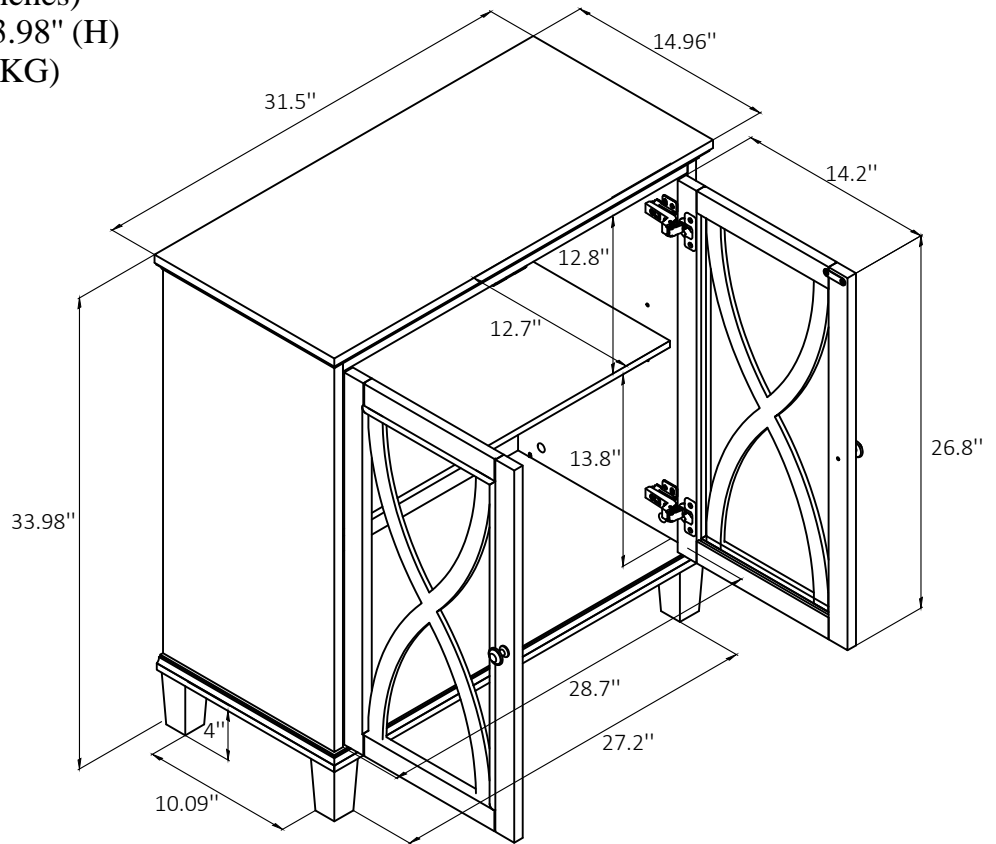

2 Door Accent Cabinet With Glass

Model Number: 9985xxxCOM

Finish: White/ Black

OVERALL PRODUCT SIZE (in Inches)

Cabinet: 31.5" (W)* 14.96" (D)* 33.98" (H)

Unit Net Weight: 53.79 LBS (24.4 KG)

MAXIMUM WEIGHT CAPACITIES